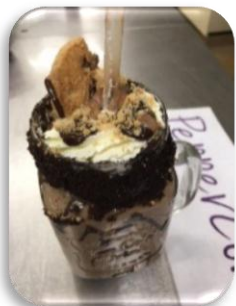

Peppercorns

DRINKS MENU

Hot Drinks

100% Colombian coffee supplied by a Colombian lady living in Leicester & also available to buy

	Reg	Lrg
Espresso (<i>shot of coffee</i>)	£1.35	£1.80
Macchiato (<i>espresso with milky froth</i>)	£1.50	£1.95
Americano (<i>filter style coffee served with milk</i>)	£1.90	£2.30
Americano (<i>served with cream</i>)	£2.15	£2.60
Café Latte (<i>milky coffee</i>)	£2.30	£2.90
Cappuccino (<i>with hot milk & foam</i>)	£2.30	£2.90
Cappuccino Viennese (<i>with whipped cream</i>)	£2.55	£3.20
Mocha (<i>hot chocolate with coffee</i>)	£2.80	£3.20
Flat white (<i>strong milky coffee</i>)	£2.80	-
White Chocolate Mocha	-	£3.20
Frappé (<i>espresso, cold milk, crushed ice</i>)	£2.95	-
Iced Latte (<i>espresso, cold milk, served over ice</i>)	£2.95	-

Suki Teapots, Loose Leaf Tea & Flowering Teas are available to buy!

Please browse through our menu and your order will be taken at the table

Hippy Hippy Shakes

Unicorn Dream

£3.50

A milkshake (flavour of your choice) with strawberry sauce & vanilla or strawberry icecream, decorated with sprinkles & topped with whipped cream & sweeties

Sugar Sugar Choo Choo Baby

£4.50

A milkshake (flavour of your choice) with strawberry sauce & vanilla or strawberry icecream, decorated with sprinkles & topped with whipped cream, sweeties or marshmallows